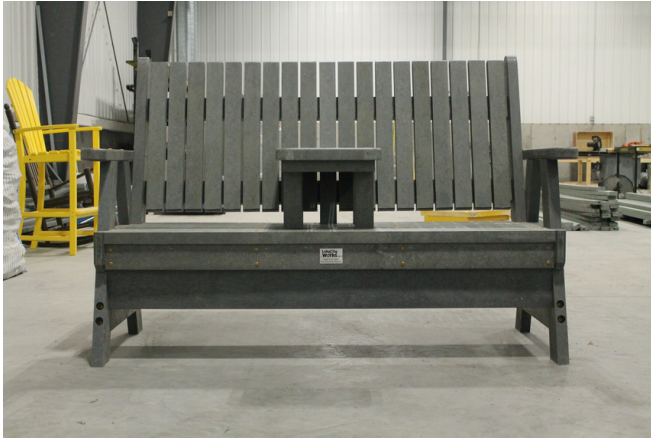

30"H x 84"W x 67"D

Weight- 154 kgs / 340 lbs

Hi-Back Bench

(PLAS- 006) - Gray - \$799.00

(PLAS- 006B) - Brown - \$849.00

Dimensions- 43"H x 67" W x 26"D

Seat Height 18"

Weight- 104 kgs / 230 lbs

Love Seat

(PLAS-008) – Gray - \$699.00

(PLAS-008B) – Brown - \$739.00

42.5"H x 50"W x 26"D

Seat Height 18"

Weight- 90 kgs / 200 lbs

Hi-Back Bench W/Divider
(PLAS- 007) - Gray - \$879.00
(PLAS- 007B) -Brown - \$939.00
Dimensions- 43"H x 67" W x 26"D
Weight- 108 kgs / 238 lbs

Park/ Trail Bench
(PLAS-010) – Gray - \$1199.00
(PLAS-010B) – Brown - \$1249.00
Dimension- 36" H x 68" W x 20"D
Weight- 100 kgs / 220 lbs
Galvanized Steel Frames
(w/pre-drilled bolt holes)

Park/ Trail Bench
(PLAS-011) – Gray - \$749.00
(PLAS-011B) – Brown - \$799.00
Dimension- 36" H x 68" W x 20"D
Weight- 140 kgs / 308 lbs
Concrete Leg Frames